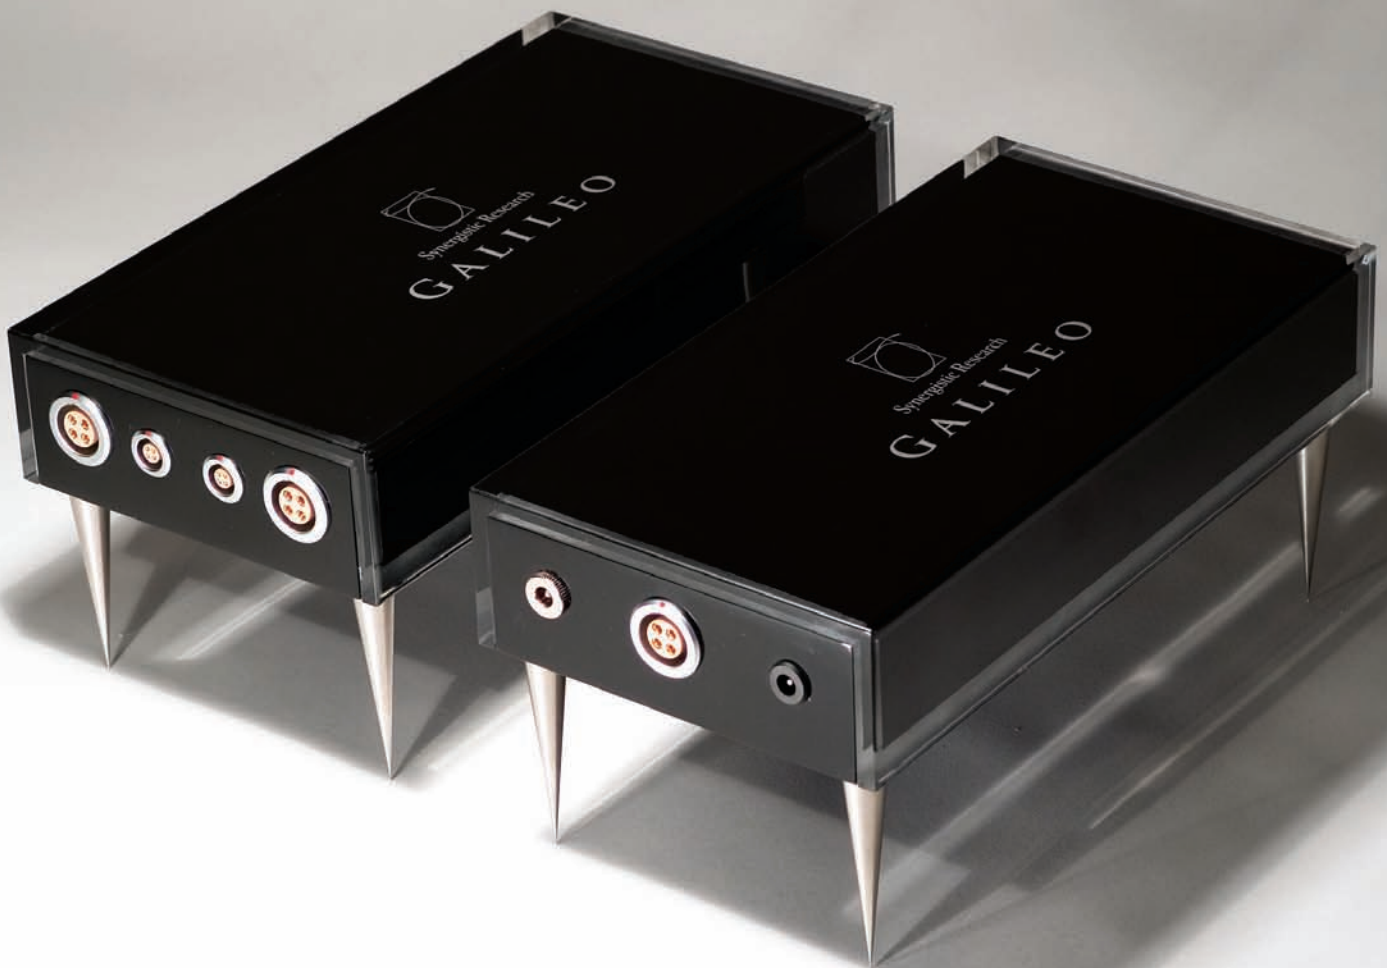

DOMESTIC RETAIL PRICE LIST

SPRING 2010

TESLA SERIES

TESLA POWER

GALILEO EM CELL / PMM CABLE TECHNOLOGY

GALILEO SYSTEM SPEAKER CELLS

Synergistic Research®